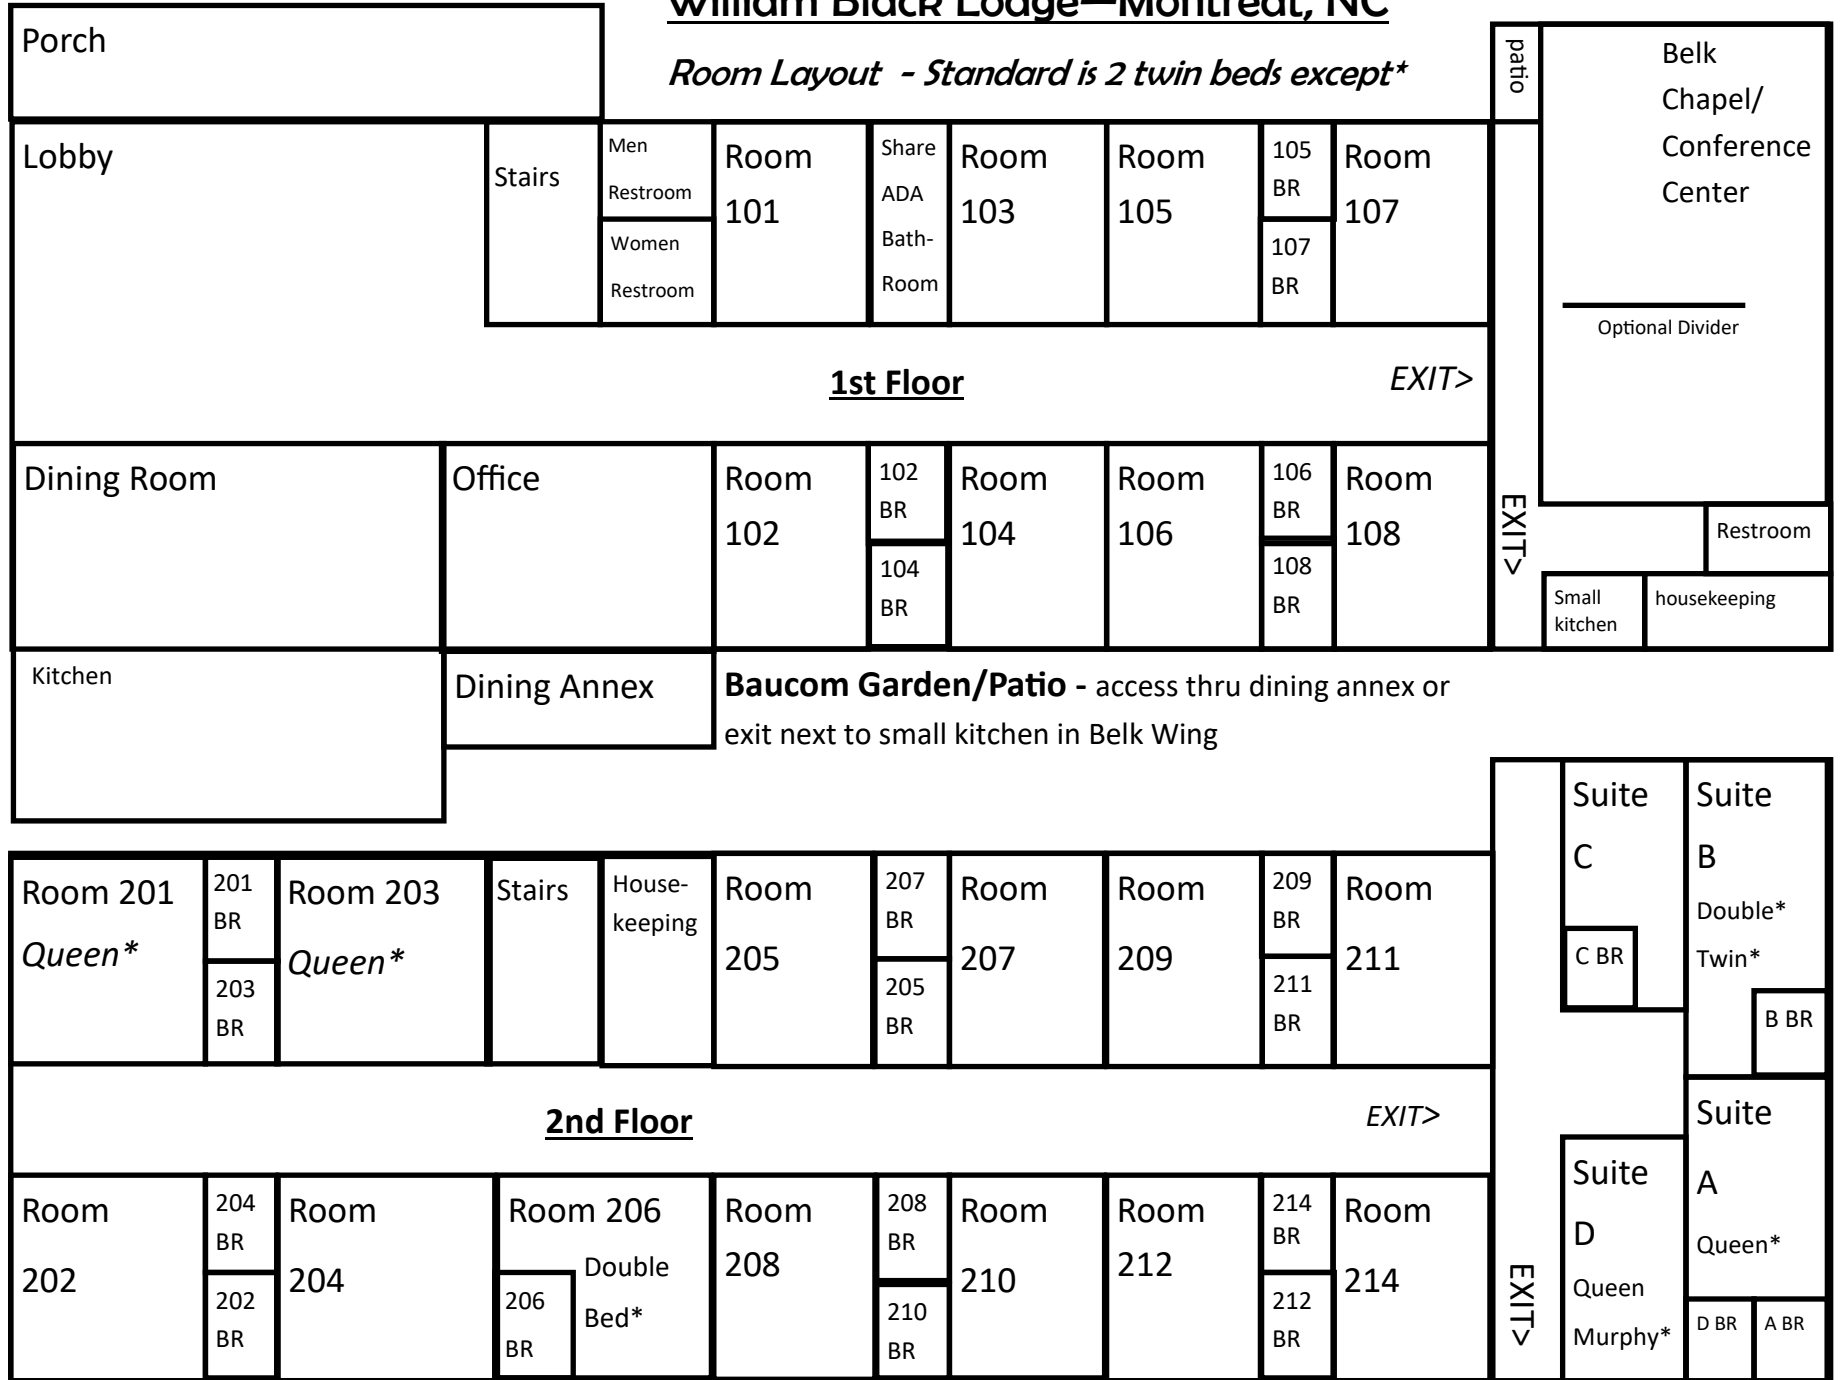

William Black Lodge—Montreat, NC

*Room Layout - Standard is 2 twin beds except**

Director's Apartment Private Please	Stairs	Housekeeping	Room 304	Attic Storage		
	3rd Floor					EXIT>
		Hall Bath	Hall Bath	Room 301	Room 302	Room 303

Cottage Upstairs—Access vis Wooden Stairway or via West Virginia Terrace

Room 1 2 Twin Beds	Bath-room	Room 2 Double Bed Twin Bed
	kitchen-ette	

William Black Lodge—Housing Capacities

Standard Bed Set-up = 57 (61 w/ shared queens)

- 1st Floor - 16

- 2nd Floor - 23 (25 w/ sharing queens)

- Belk Wing Suites - 6 (8 w/ sharing queens)

- 3rd Floor - 8, Cottage - 4

Solo/Couple Bed Set-up = 30 - 1 person/bed/room

Youth Set-up—up to 85 persons (3+/room, air mattresses)